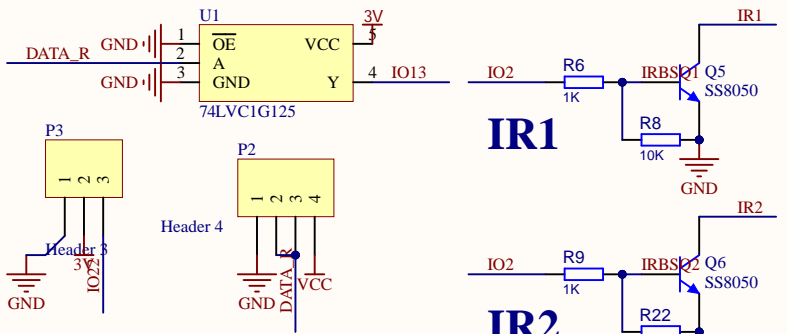

433M RECEIVE

AutoProg

Prog./RST BUTTON

BEEP

LDO

ESP32

IRD

Title		
Size	Number	Revision
A4		
Date:	7/14/2023	Sheet of
File:	C:\Users\...\KC868_AGV103.SchDoc	Drawn By: