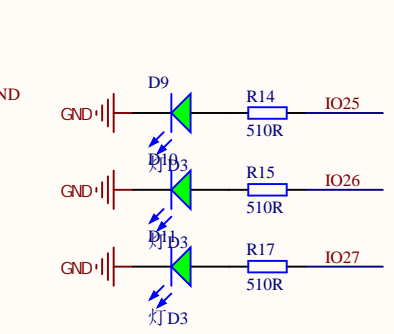

433M RECEIVE

AutoProg

Prog./RST BUTTON

BEEP

LDO

ESP32

IRD

Title		
Size	Number	Revision
A4		
Date:	7/14/2023	Sheet of
File:	C:\Users\...\KC868_AGV103.SchDoc	Drawn By: