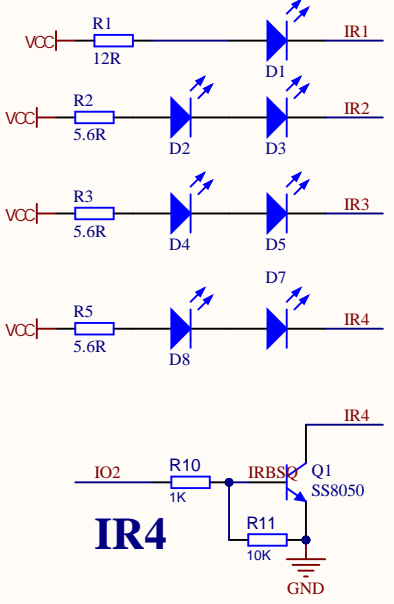

433M RECEIVE

AutoProg

Prog./RST BUTTON

BEEP

LDO

ESP32

IRD

Title		
Size	Number	Revision
A4		
Date:	7/14/2023	Sheet of
File:	C:\Users\...\KC868_AGV103.SchDoc	Drawn By: