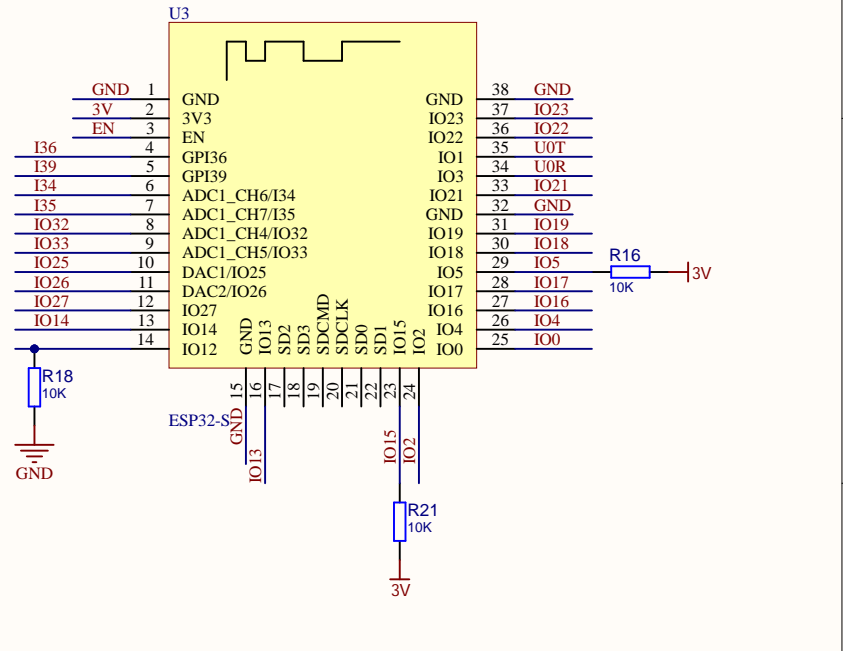

433M RECEIVE

AutoProg

Prog./RST BUTTON

BEEP

LDO

ESP32

IRD

Title		
Size	Number	Revision
A4		
Date:	7/14/2023	Sheet of
File:	C:\Users\...\KC868_AGV103.SchDoc	Drawn By: