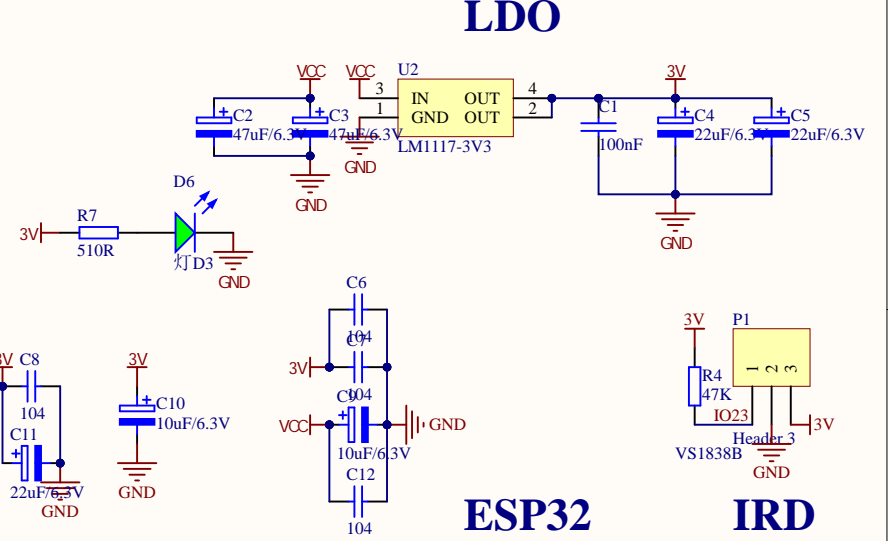

433M RECEIVE

AutoProg

Prog./RST BUTTON

BEEP

LDO

ESP32

IRD

Title		
Size	Number	Revision
A4		
Date:	7/14/2023	Sheet of
File:	C:\Users\...\KC868_AGV103.SchDoc	Drawn By: