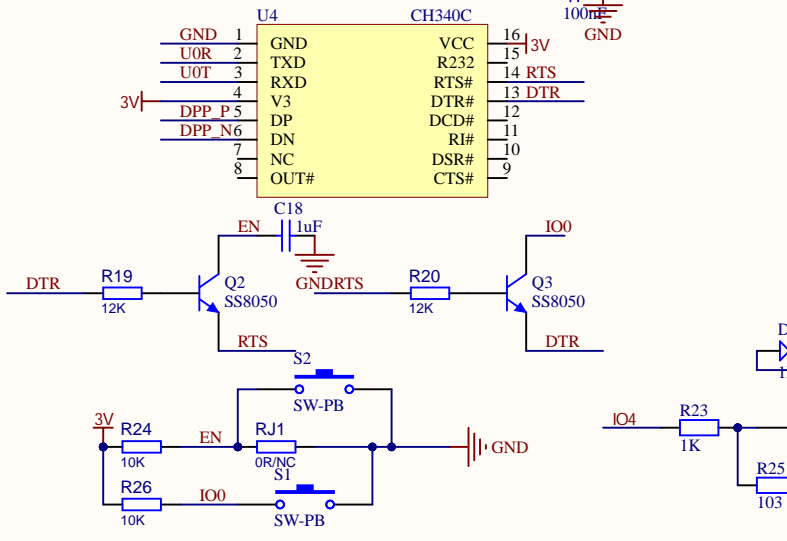

A

A

B

B

C

C

D

D

433M RECEIVE

AutoProg

Prog./RST BUTTON

BEEP

LDO

ESP32

IRD

Title		
Size	Number	Revision
A4		
Date:	7/14/2023	Sheet of
File:	C:\Users\...\KC868_AGV103.SchDoc	Drawn By: