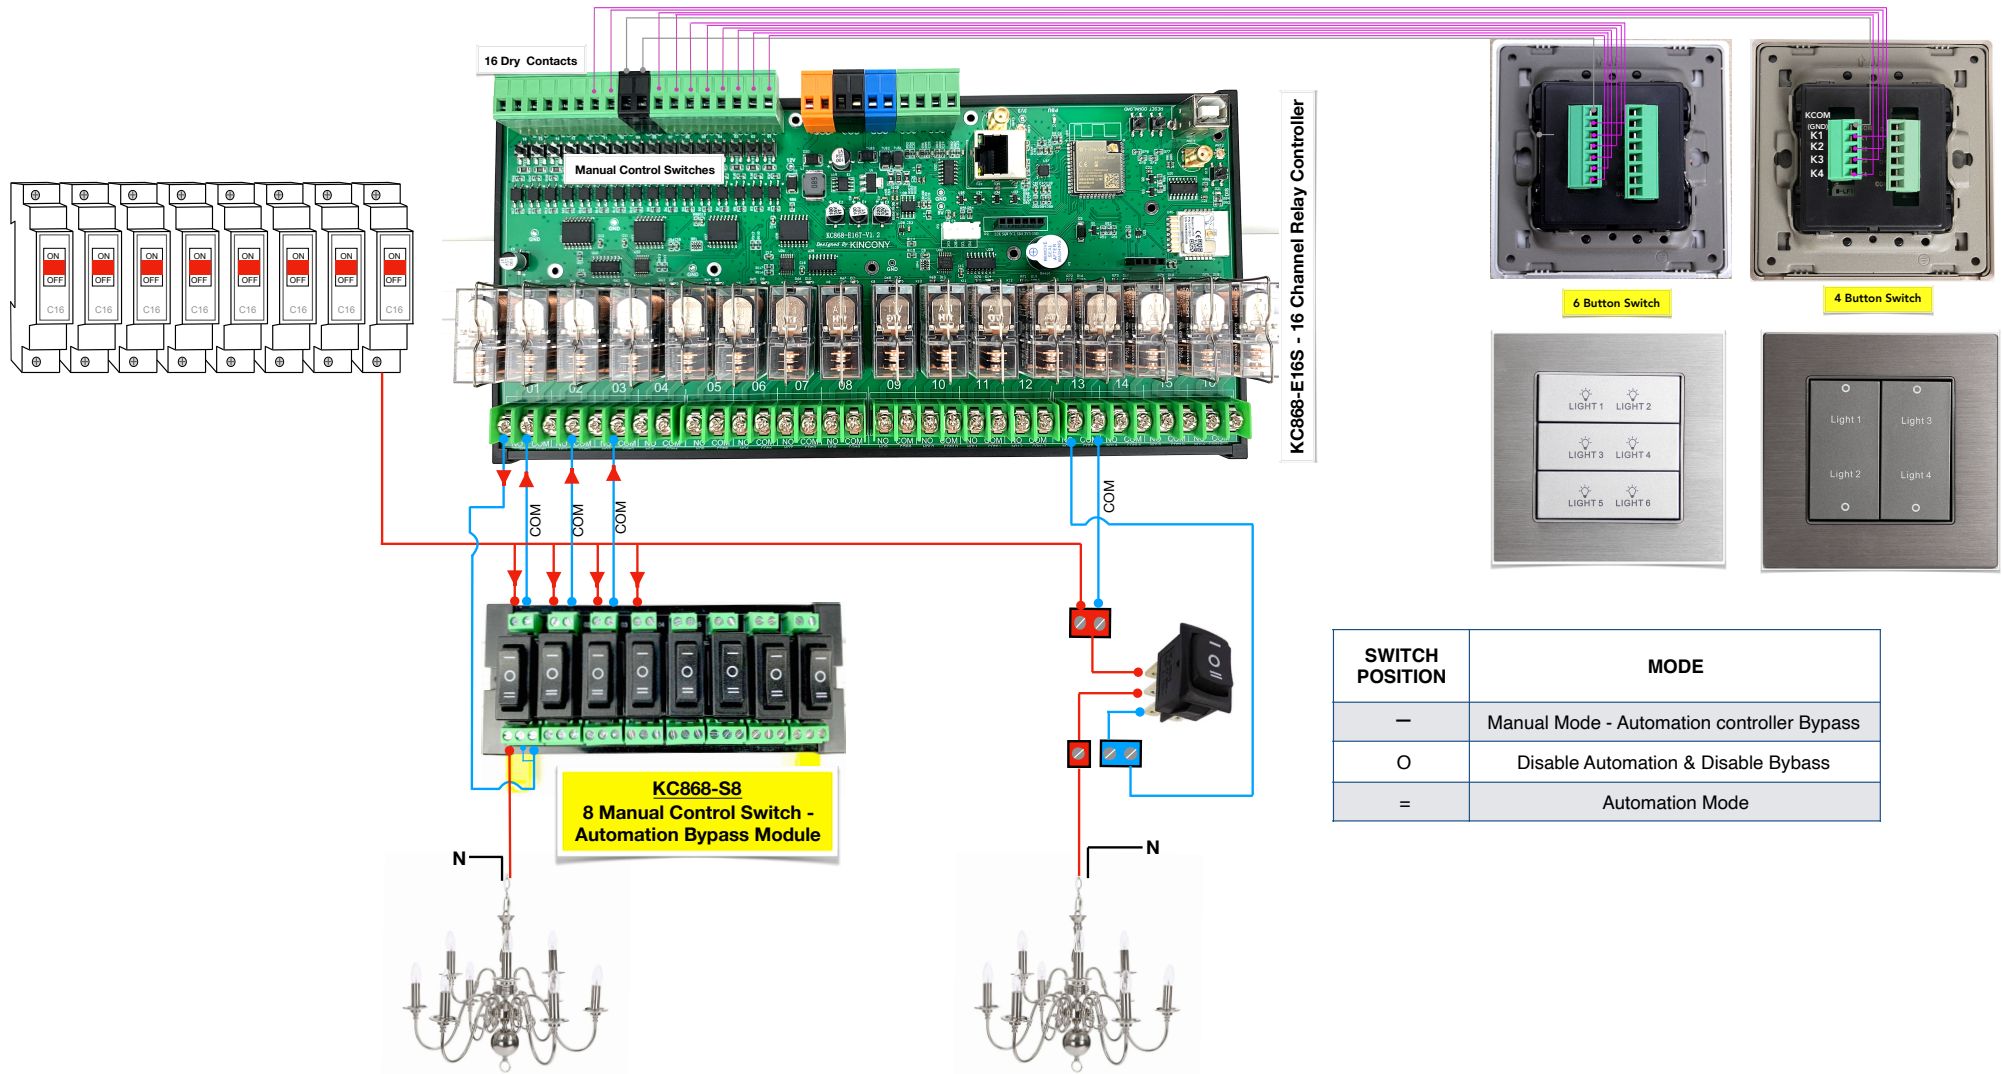

## KC868-S8 8 Manual Control Switch Module - Automation Controller Bypass Module

SWITCH POSITION	MODE
-	Manual Mode - Automation controller Bypass
O	Disable Automation & Disable Bypass
=	Automation Mode