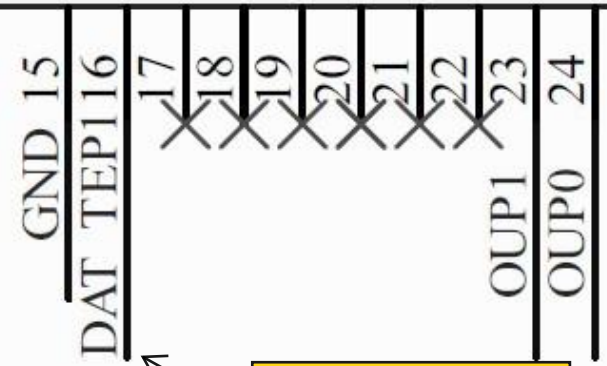

U10

RF Receiver

ESP32-S

TEMP IN