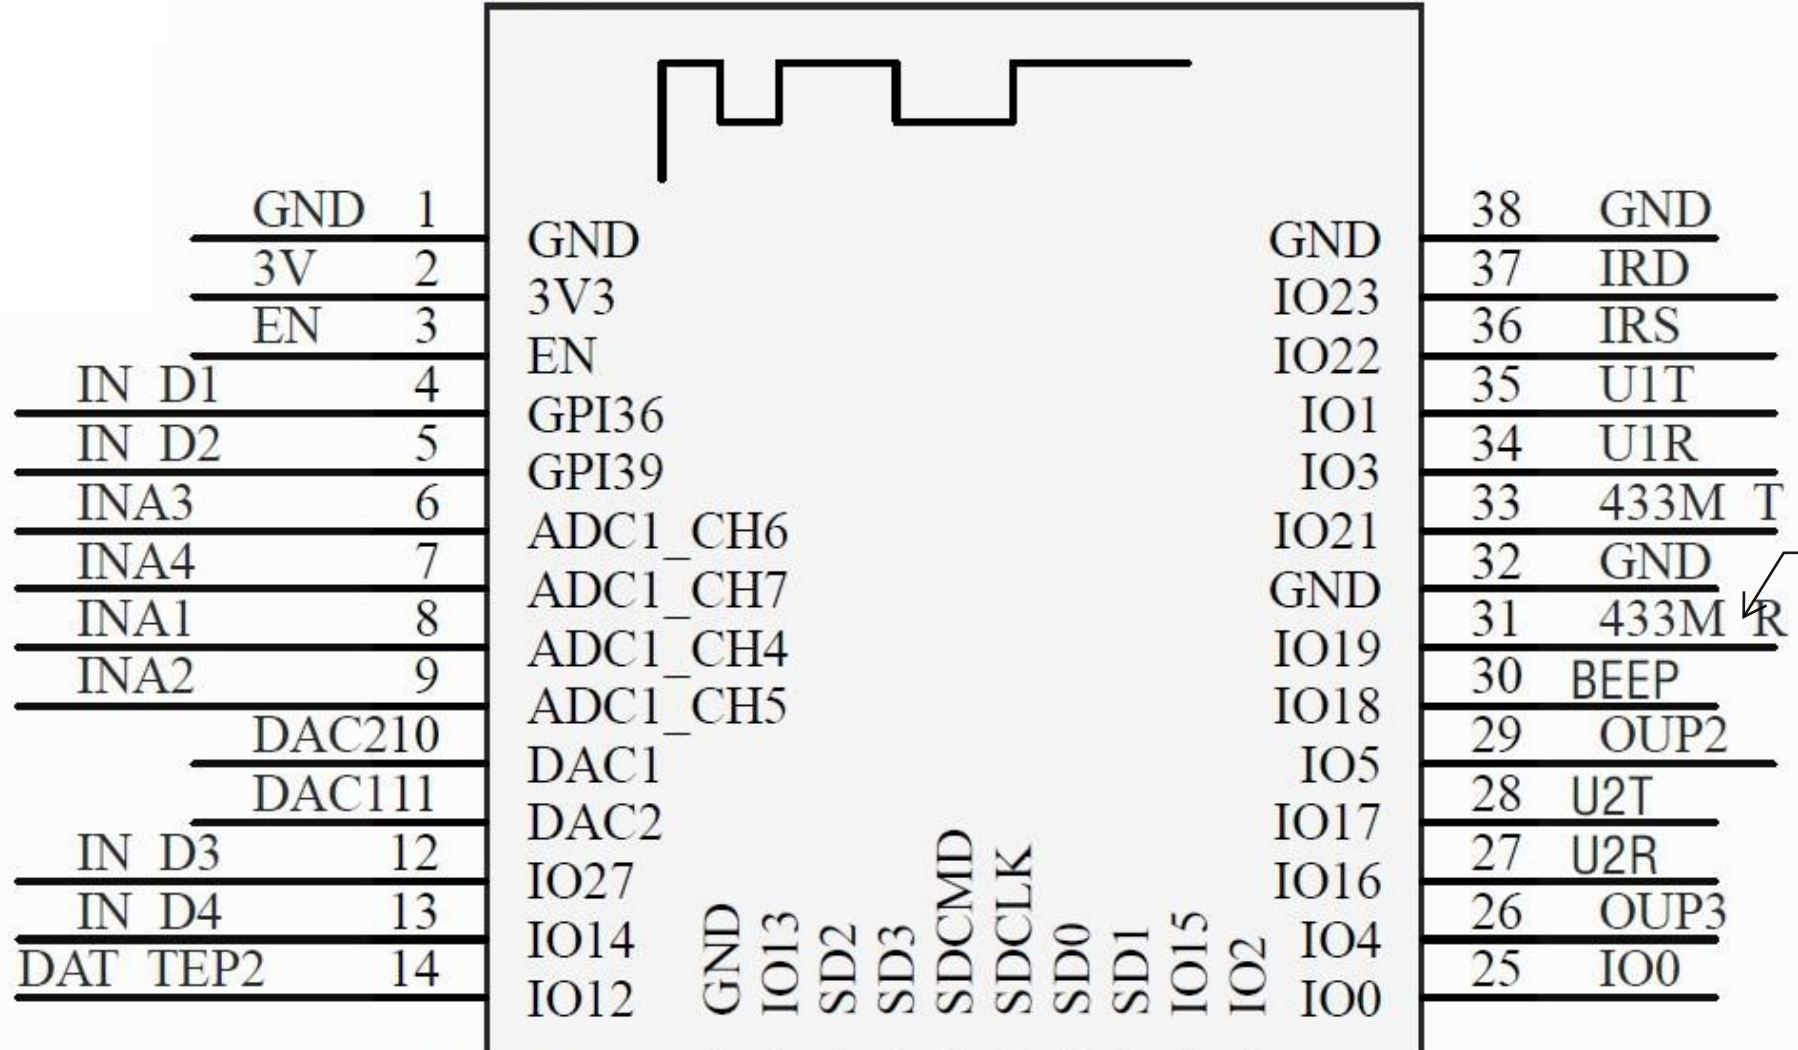

U10

RF Receiver

ESP32-S

TEMP IN