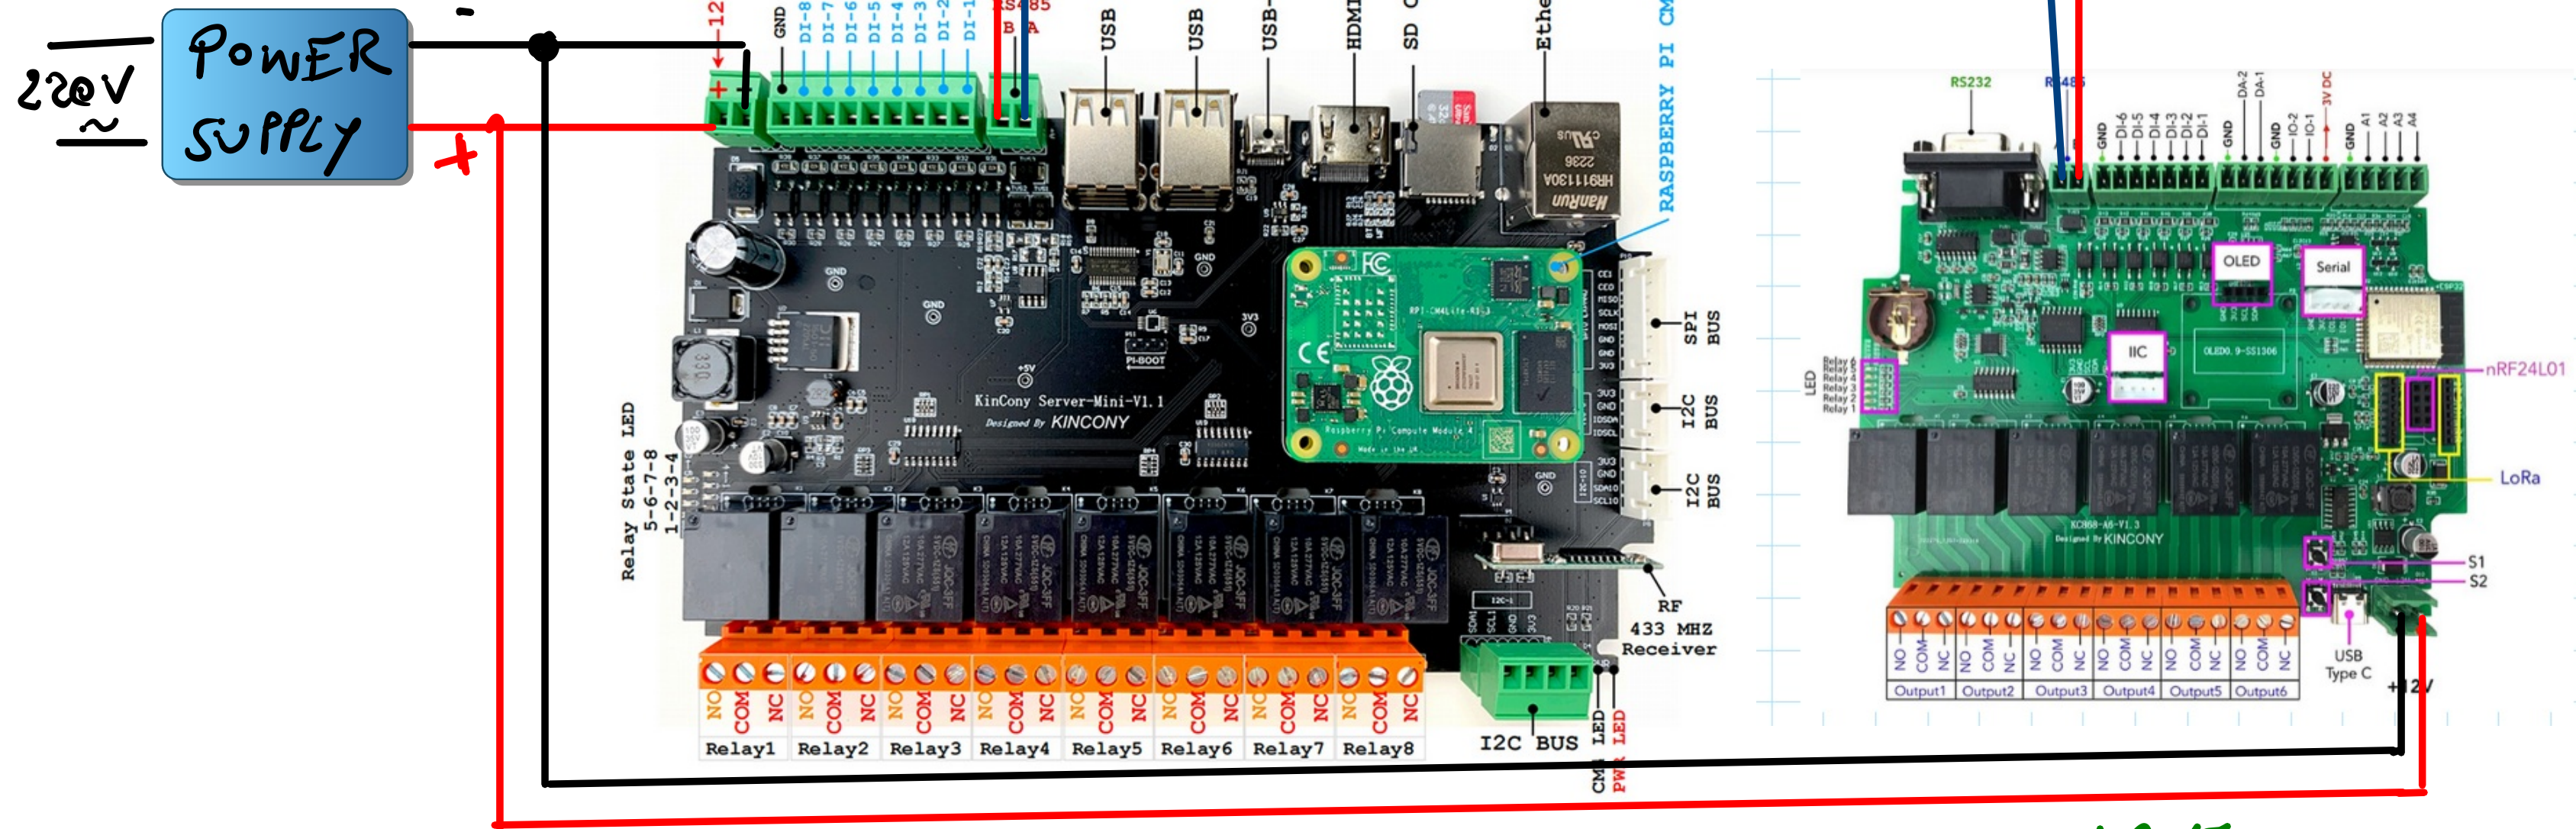

RS485 NOT PERFECTLY WORKING

Model No KinCony Server-Mini

MASTER

SLAVE