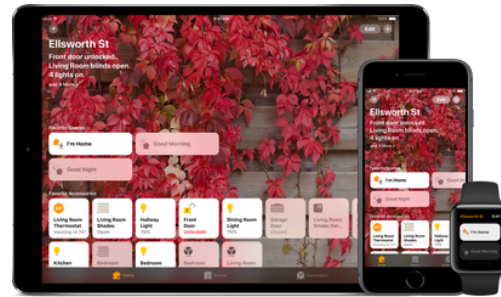

HomeKit Integration with Kincony Relay Controllers

1. How to control Kincony Controllers using HomeKit

<https://youtu.be/94WG30Ek9gg>

2. How to get manual switch update/status in HomeKit

<https://www.youtube.com/watch?v=JPcBXdwgCkQ>

KC868-H32BS - NODE RED / HOMEKIT